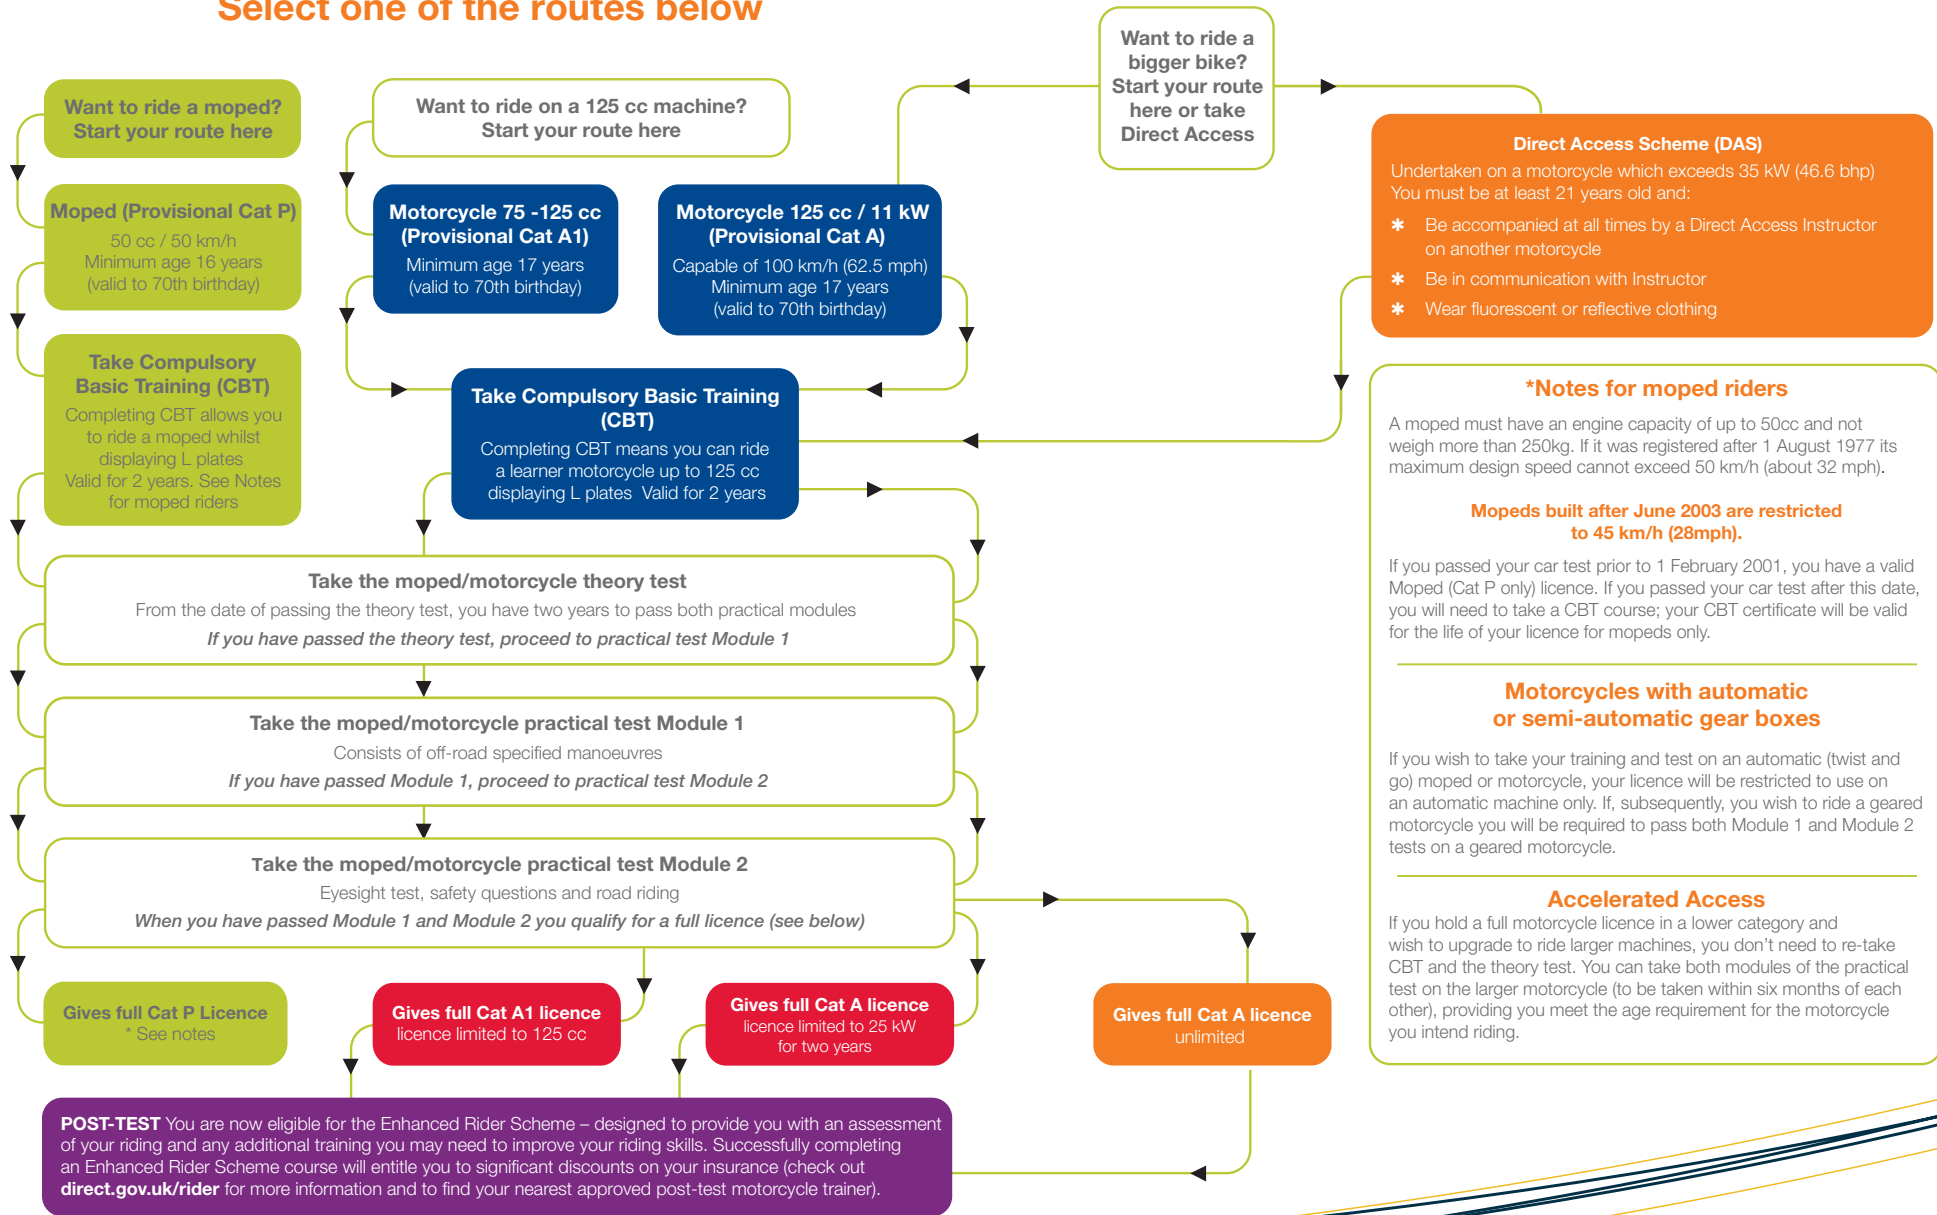

# How to get a moped or motorcycle licence

## Select one of the routes below

# The routes to your motorcycle licence

Find out more about learning to ride at [direct.gov.uk/motorcycle](http://direct.gov.uk/motorcycle)